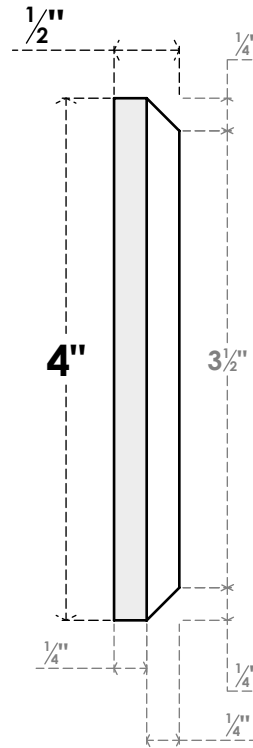

ROSP040X040X050SDG10

4"W X 4"H X 1/2"P STANDARD SEDGWICK FLOWER ROSETTE WITH BEVELED EDGE, ARCHITECTURAL GRADE PVC

FRONT

SIDE

EKENA MILLWORK
2300 WEST MAIN ST.
CLARKSVILLE, TX 75426
TOLL FREE: 866-607-0453
WWW.EKENAMILLWORK.COM

NOTES

1. INSTALLATION TO BE COMPLETED IN ACCORDANCE WITH MANUFACTURER'S SPECIFICATIONS.
2. DRAWING MAY NOT BE TO SCALE
3. THIS DRAWING IS INTENDED FOR DESIGN AND PLANNING PURPOSES ONLY.
4. ALL INFORMATION CONTAINED HEREIN WAS CURRENT AT THE TIME OF DEVELOPMENT BUT MUST BE REVIEWED AND APPROVED BY THE PRODUCT MANUFACTURER TO BE CONSIDERED ACCURATE.
5. ARCHITECTURAL GRADE PVC PRODUCTS ARE MADE FROM EXPANDED CELLULAR PVC AND COME NATURALLY WHITE BUT MAY BE PAINTED