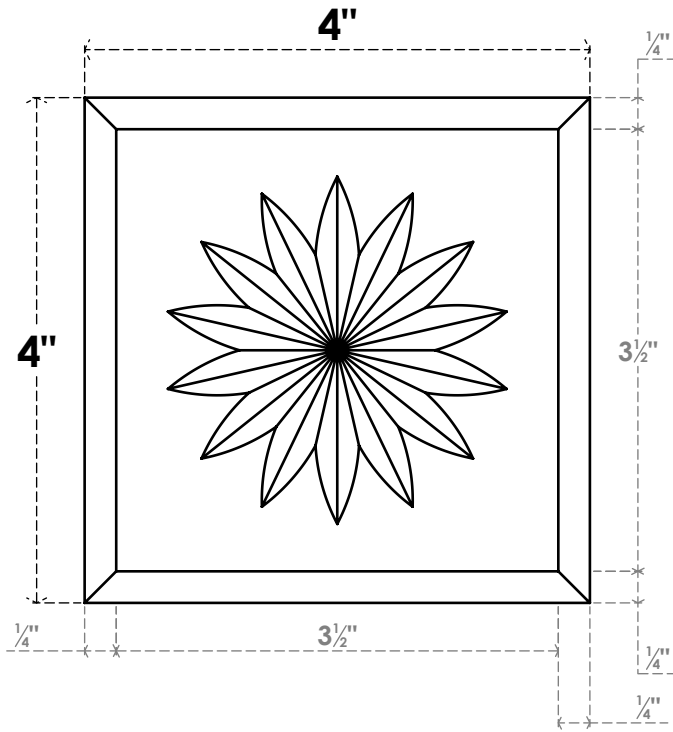

ROSP040X040X050SDG10

4"W X 4"H X 1/2"P STANDARD SEDGWICK FLOWER ROSETTE WITH BEVELED EDGE, ARCHITECTURAL GRADE PVC

FRONT

SIDE

EKENA MILLWORK
2300 WEST MAIN ST.
CLARKSVILLE, TX 75426
TOLL FREE: 866-607-0453
WWW.EKENAMILLWORK.COM